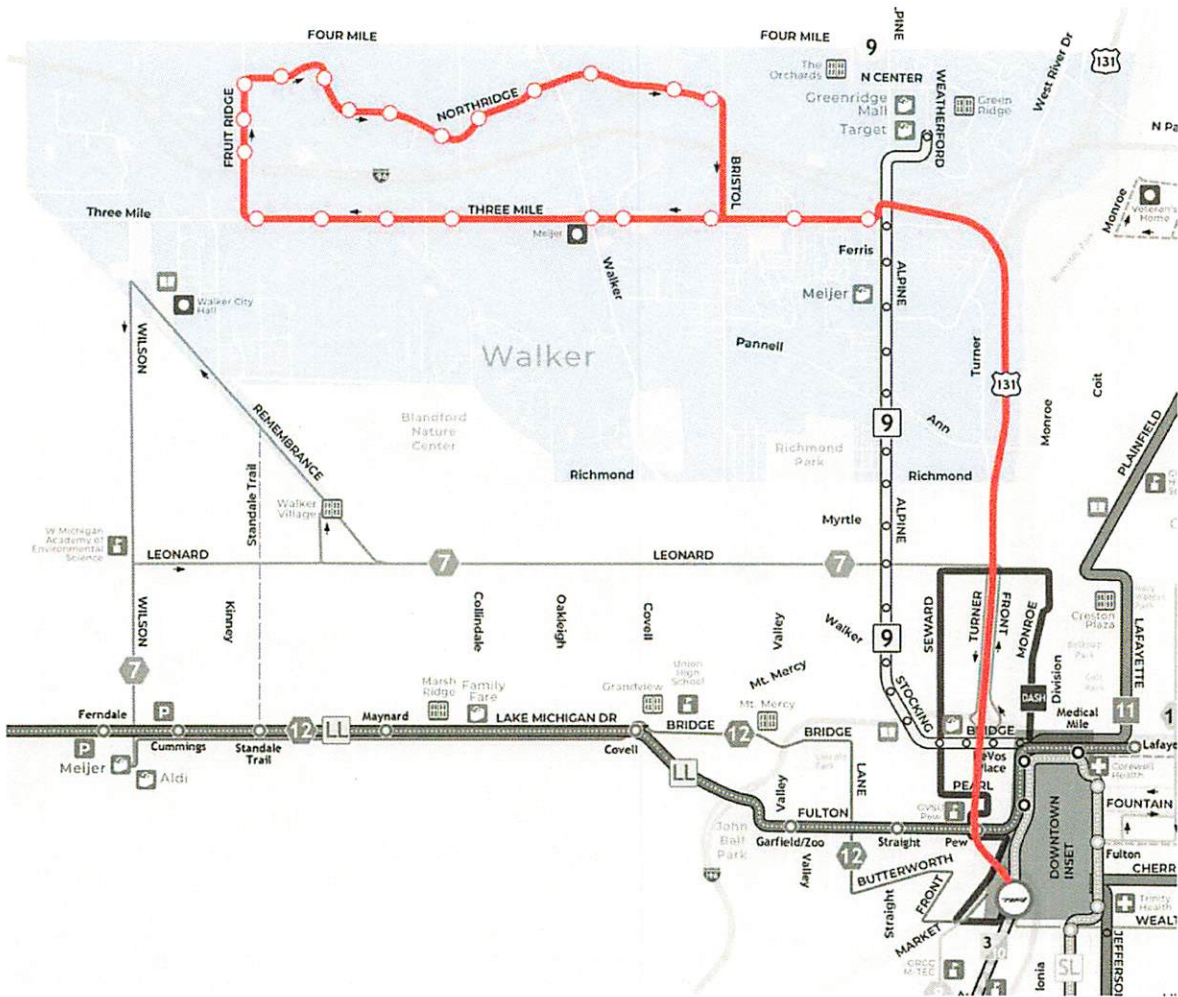

Walker Changes

Effective **August 28, 2023**

Route 33 Express

- Route 33 will operate during the weekday every hour between 5:45 a.m. - 10:45 a.m. and 2:45 p.m. - 6:45 p.m.
- **25-minute** faster service from Central Station to Walker Industrial loop via US-131
- Adding bus stop locations for increased convenience

Rapid Connect

- Expanding east to the Grand River
- Expanding south to Richmond St.
- **5.8 square miles** of additional area served
- **7,290** additional jobs served
- **3,863** additional residents served